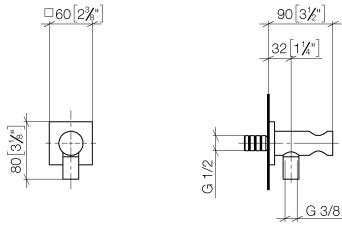

Wall elbow with integrated shower holder - Chrome

IMO

28 490 970

- 3/8" shower outlet
 - rosette 60 x 60 mm
 - 1/2" connection
 - WRAS 1912049
- Intrinsic protection against back flow.**

Intrinsic protection against back flow.

Required miscellaneous

Concealed adapter -

35 080 970-90
0010

28 490 970

mm [inches]

Certificates

WRAS_1912049.

28 490 970

Spare parts list

No.	Item Number	Name	Quantity used	Delivery time
1	90 24 03 280 00 90	nipple	1	2
2	09 30 30 037 90	screw	2	2
3	09 27 97 043-00	rosette	1	10
4	09 31 11 112 90	pin	1	60
5	09 16 01 023 90	ring	1	2
6	09 23 01 131 90	back-flow preventer	1	2
7	09 30 30 113 20 90	screw	1	2
8	09 14 10 001 90	seal	1	2
9	09 18 40 216 90	sleeve	1	2
10	09 11 03 124-00	connection	1	10
11	09 14 10 213 90	seal	1	2
12	09 24 03 279-00	nipple	1	10
13	90 21 02 069 00-00	cover	1	10