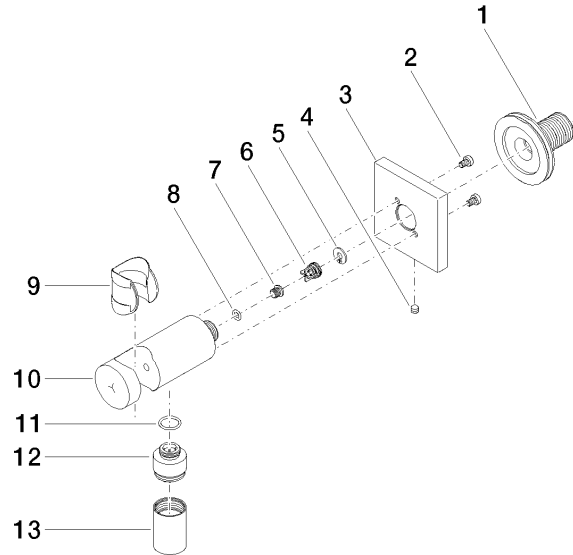

Wall elbow with integrated shower holder - Chrome

IMO

28 490 970

- 3/8" shower outlet
 - rosette 60 x 60 mm
 - 1/2" connection
 - WRAS 1912049
- Intrinsic protection against back flow.**

Intrinsic protection against back flow.

Required miscellaneous

Concealed adapter -

35 080 970-90
0010

28 490 970

mm [inches]

Certificates

WRAS_1912049.

28 490 970

Spare parts list

No.	Item Number	Name	Quantity used	Delivery time
1	90 24 03 280 00 90	nipple	1	2
2	09 30 30 037 90	screw	2	2
3	09 27 97 043-00	rosette	1	10
4	09 31 11 112 90	pin	1	60
5	09 16 01 023 90	ring	1	2
6	09 23 01 131 90	back-flow preventer	1	2
7	09 30 30 113 20 90	screw	1	2
8	09 14 10 001 90	seal	1	2
9	09 18 40 216 90	sleeve	1	2
10	09 11 03 124-00	connection	1	10
11	09 14 10 213 90	seal	1	2
12	09 24 03 279-00	nipple	1	10
13	90 21 02 069 00-00	cover	1	10